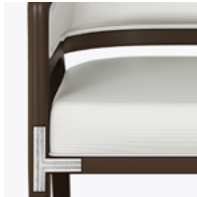

Portici Dining

kwalu®

Portici

Dining

The most impressive features of the Portici Dining and Activity chair are the award-winning Kwalu Classic legs, arms, back, and base. Other features include a visible cleanout, optional handgrip, and optional front casters. The level of comfort here is outstanding, the level of cleanability on the Portici is unmatched making this seat a real winner.

Model: PTC1110
23.5W 24.5D 33.5H 20.5SW 19.5SD 19SH 25.5AH

Features

Durable Finish

Kwalu's solid surface (1/8" thick) proprietary finish doesn't have any of the drawbacks of wood. The frames are moisture impervious, graffiti-resistant, easy to clean and maintenance-free.